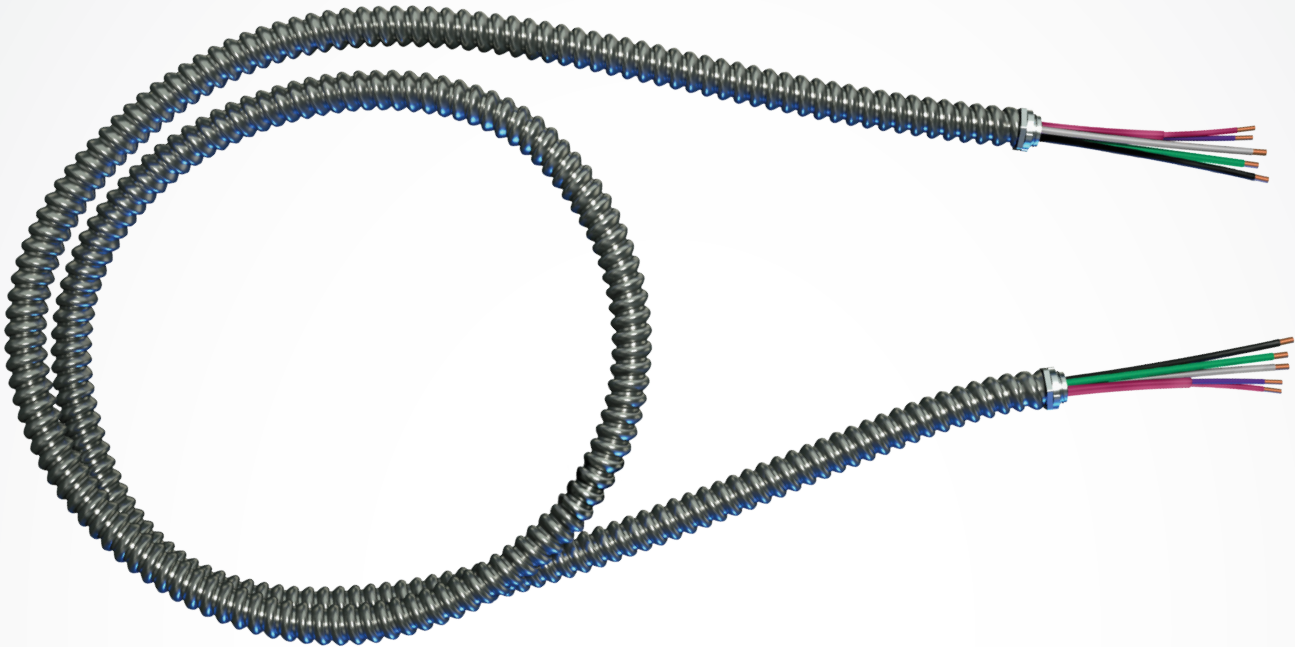

# LUMINARY FIXTURE WHIPS

## Conduit

Galvanized Reduced Wall Flexible Steel Conduit

## Conductors

Solid or Stranded Copper (Power)

Solid Copper (Control)

## Features & Benefits

- Lead lengths of 9 inches on each side
- For LED and fluorescent dimming applications
- Uses 6 foot length of 1/2 inch flex, other sizes available upon request
- Stock items assembled with Snap-In Fitting, others available upon request