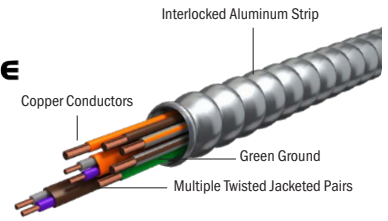

MC Luminary Multizone® Cable (U.S. Patent Pending)

UL Listed Type MC-PCS Technical Specifications

MC LUMINARY
MultiZone® Lite

Armor

Interlocked Aluminum Strip

Conductors

Solid Copper

Conductor Insulation

THHN/THWN (Power)

TFN (Control Cable)

Assembly Covering

Polypropylene Tape

Maximum Temperature Rating

90°C (Dry)

Grounding

Insulated Green Copper Grounding Conductor

Neutral Conductor

White 120/208V

Gray 277/480V

Maximum Voltage Rating

600V

References & Ratings

- UL 66, 83, 1479, 1569, 1581, 2556, File Reference E80042
- NEC® 250.118(I), 300.22(C), 330, 392, 396, 501, 502, 503, 504, 505, 518, 520, 530, 645, 725.136(I)(1)
- Federal Specification A-A-59544 (formerly J-C-30B)
- Meets all applicable OSHA and HUD Requirements
- Cable Tray Rated, install per NEC®
- UL Classified 1, 2, and 3 hour through penetration (Fire Stop) product, R14141
- NEC® 300.22(C) Environmental Air Handling Spaces (Plenum)
- Power and/or lighting as well as signal and/or control conductors per NEC® Section 725.136(I)(1)
- Made in USA of US and/or imported materials