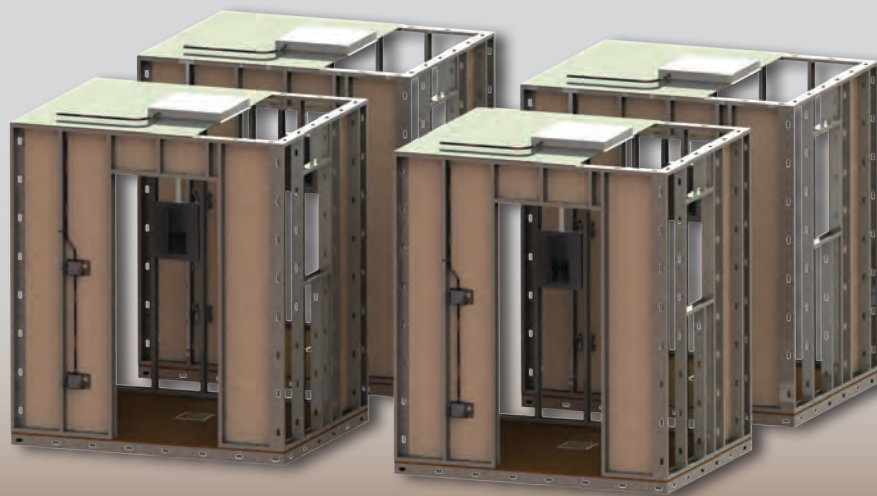

AC CABLE AND MC CABLE GAYLORDS

A PART OF **atkore**
INTERNATIONAL

AC Cable and MC Cable Gaylords

Continuous length of MC or AC Cable up to 6,000 FT

Get more info at afcweb.com

DESCRIPTION

Our newest packaging solution is geared towards electrical contractors and OEMs that are focused on prefabrication and agile construction. The gaylord put-up will provide one continuous length of MC and AC cable targeted at 6K ft.

BENEFITS

- Reduce material handling and scrap
- Significant savings and operational efficiencies
- Provides flexibility - automation

PRODUCT CODE	TRADE SIZE	GROUNDING CONDUCTOR	LENGTH FEET	APPROX. WEIGHT/ 1000 FEET	ARMOR NOMINAL O.D.
		AWG		LBS	INCHES
MC LITE® PLAIN					
2104-76-00	12-2 Solid (Black, White)	12 (Solid Green)	6000	110	0.495
2104-76-01	12-2 Solid (Brown, Gray)	12 (Solid Green)	6000	110	0.495
2158-76-00	12-2 Stranded (Black, White)	12 (Stranded Green)	6000	110	0.495
MC TUFF LUMINARY™ BLUE ARMOR					
18BEB76T500**	16-2 (1TPJ) (Purple, Gray) 12-2 Solid (Black, White)	12 (Solid Green)	6000	237	0.626
18BEB76T501**	16-2 (1TPJ) (Purple, Gray) 12-2 Solid (Brown, Gray)	12 (Solid Green)	6000	237	0.626
MC LITE LUMINARY™					
18BF-76-500**	16-2 (1TPJ) (Purple, Gray) 12-2 Solid (Black, White)	12 (Solid Green)	6000	156	0.626
18BF-76-501**	16-2 (1TPJ) (Purple, Gray) 12-2 Solid (Brown, Gray)	12 (Solid Green)	6000	156	0.626
MC TUFF® BLUE ARMOR					
1704B76T00**	12-2 Solid (Black, White)	12 (Solid Green)	6000	147	0.495
1704B76T01**	12-2 Solid (Brown, Gray)	12 (Solid Green)	6000	147	0.495
MC-QUIK® LITE PLAIN					
3104Z76-00	12-2 Solid (Black, White)	10 Aluminum Bond/Ground	6000	90	0.463
3104Z76-01	12-2 Solid (Brown, Gray)	10 Aluminum Bond/Ground	6000	90	0.463