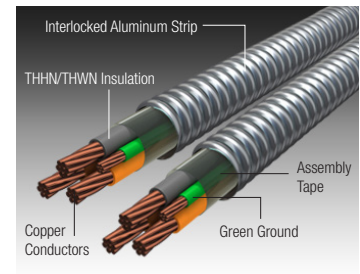

MC 8 AWG-2 through 1 AWG-4 Aluminum Armored Cable

Technical Specification

Armor

Interlocked Aluminum Strip

Conductors

Stranded Copper

Conductor Insulation

THHN/THWN

Assembly Covering

Polypropylene Tape

Maximum Temperature Rating

90°C (Dry)

Grounding

One Insulated Green Copper Grounding Conductor (Grounds May Be Solid in Certain Sizes)

Neutral Conductor

White 120/208V

Gray 277/480V

Maximum Voltage Rating

600V

References & Ratings

- UL 83, 1479, 1569, 1581, 2556, File Reference E80042
- NEC® 230.43, 300.22(C), 330, 392, 396, 501, 502, 503, 504, 505, 518, 520, 530
- Federal Specifications A-A-59544 (formerly J-C30B)
- Meets all applicable OSHA and HUD requirements
- Cable Tray Rated, install per NEC®
- UL Classified 1, 2, and 3 hour through (fire) penetration product, R14141
- Made in USA of US and/or imported materials