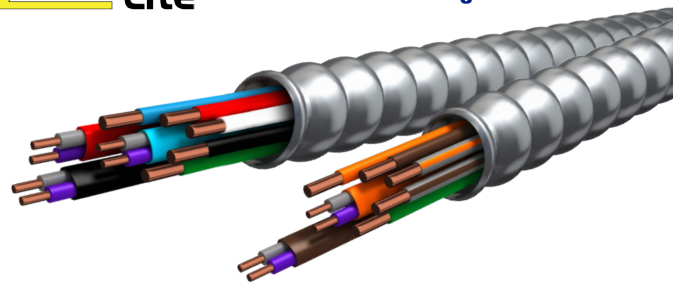

# MC LUMINARY CABLE MULTIZONE

**MC LUMINARY**  
MultiZone™ Lite \*U.S. Patent Pending

Type MC-PCS

**ARMOR**

Interlocking Aluminum Strip

**CONDUCTORS**

Solid Copper

**CONDUCTOR INSULATION**

THHN (Power)

TFN (Control)

**MAXIMUM TEMPERATURE RATING**

90°C (Dry)

**NEUTRAL CONDUCTOR**

White 120/208V

Gray 277/480V

**CONTROL CABLE**

16 AWG Solid TFN Twisted jacketed pair (Purple/Gray)

See table below for jacket colors

**MAXIMUM VOLTAGE RATING**

600V

**REFERENCES & RATINGS**

- UL 66, 83, 1479, 1569, 1581, 2556, File Reference E80042
- NEC® 250.118, 300.22(C), 392, 396, 330, 501, 502, 503, 530, 504,505, 518, 520, 530, 645, 725
- Federal Specification A-A-59544 (formerly J-C-30B)
- Meets all applicable OSHA and HUD Requirements
- Cable Tray Rated, install per NEC®
- UL Classified 1, 2, and 3 hour through penetration (Fire Stop) product, R14141
- Environmental Air-Handling Space Installation per NEC® 300.22(C)
- Power and/or lighting as well as signal and/or control conductors per NEC Section 725.136(I)(1)
- Made in USA of US and/or imported materials

45Deg Squeeze Connectors Malleable Iron

90Deg Squeeze Connectors Malleable Iron

Quicklock Tyoe Connector - Single

Double Bite Saddle Type Connector

45DEG Double Bite Saddle Type Connector

DBL Bite Saddle Type Compression Connector