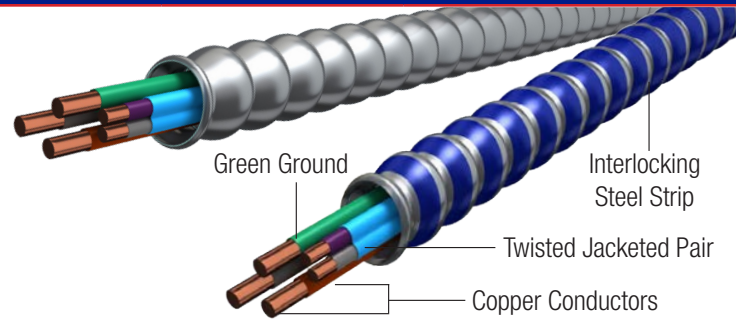

MC LUMINARY CABLE® *U.S. Patent Pending

Type MC-PCS

ARMOR

Galvanized Interlocking Steel Strip (Blue armor)
or Interlocking Aluminum Strip (Plain armor)

CONDUCTORS

Solid/Stranded Copper

CONDUCTOR INSULATION

THHN (Power)
TFN (Control)

MAXIMUM TEMPERATURE RATING

90°C (Dry)

NEUTRAL CONDUCTOR

White 120/208V
Gray 277/480V

CONTROL CABLES

16 AWG Solid TFN Twisted Blue jacketed pair (Purple/Gray)

MAXIMUM VOLTAGE RATING

600V

REFERENCES & RATINGS

- UL 66, 83, 1479, 1569, 1581, 2556, File Reference E80042
- NEC® 250.118, 300.22(C), 392, 396, 330, 501, 502, 503, 530, 504, 505, 518, 520, 530, 645, 725
- Federal Specification A-A-59544 (formerly J-C-30B)
- Meets all applicable OSHA and HUD Requirements
- Cable Tray Rated, install per NEC®
- UL Classified 1, 2, and 3 hour through penetration (Fire Stop) product, R14141
- Environmental Air-Handling Space Installation per NEC® 300.22(C)
- Power and/or lighting as well as signal and/or control conductors per NEC Section 725.136(I)(1)*
- Made in USA of US and/or imported materials

45Deg Squeeze Connectors Malleable Iron

90Deg Squeeze Connectors Malleable Iron

Quicklock Type Connector - Single

Double Bite Saddle Type Connector

45DEG Double Bite Saddle Type Connector

DBL Bite Saddle Type Compression Connector

DBL Bite Saddle Type Set Screw Coupling

DBL Bite Saddle Type Space Saver Connector