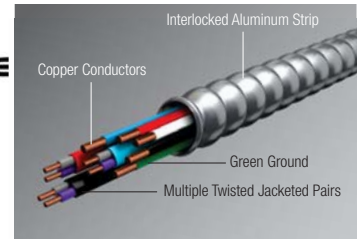

MC Luminary Multizone™ Cable (U.S. Patent Pending)

UL Listed Type MC-PCS Technical Specifications

MC LUMINARY
MultiZONE™ Lite

MC CABLES

Armor

Interlocked Aluminum Strip

Conductors

Solid Copper

Conductor Insulation

THHN/THWN (Power)

TFN (Control Cable)

Assembly Covering

Polypropylene Tape

Maximum Temperature Rating

90°C (Dry)

Grounding

Insulated Green Copper Grounding Conductor

Neutral Conductor

White 120/208V

Gray 277/480V

Maximum Voltage Rating

600V

References & Ratings

- UL 66, 83, 1479, 1569, 1581, 2556, File Reference E80042
- NEC® 250.118, 300.22(C), 392, 396, 330, 501, 502, 503, 530, 504,505, 518, 520, 530, 645, 725
- Federal Specification A-A-59544 (formerly J-C-30B)
- Meets all applicable OSHA and HUD Requirements
- Cable Tray Rated, install per NEC®
- UL Classified 1, 2, and 3 hour through penetration (Fire Stop) product, R14141
- Environmental Air-Handling Space Installation per NEC® 300.22(C)
- Power and/or lighting as well as signal and/or control conductors per NEC® Section 725.136(I)(1)
- Made in USA of US and/or imported materials