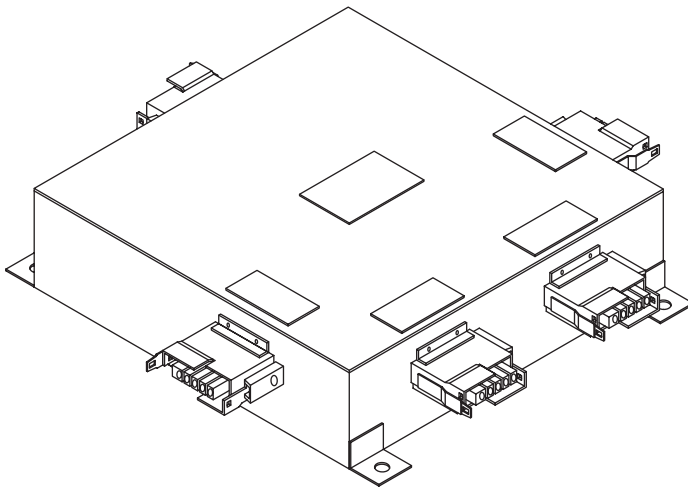

## 4-PORT SGL SECONDARY DISTRIBUTION BOX

---

---

### Description

The Secondary Distribution Box (SDB) receives power from the Main Distribution Box (MDB) via an Extender Cable and provides a central power distribution point to feed normal branch and/or Isolated Ground circuits to the Access Floor Modules thru snap on Extender Cables.