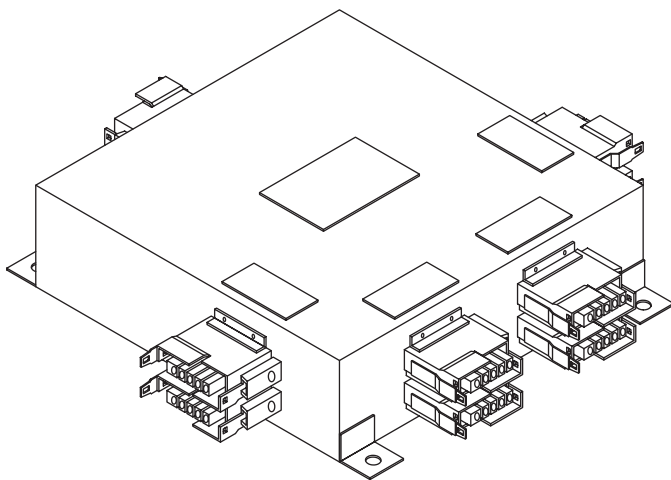

**INTELLIGENT
FLOOR™**

AFC
ACS/Uni-Fab

2505 Merritt Drive
Garland, TX. 75041-6146
Tel : (972) 278-3888
Fax : (972) 278-8585
www.afcweb.com/uni-fab

4-PORT DBL SECONDARY DISTRIBUTION BOX

Description

The Secondary Distribution Box (SDB) receives power from the Main Distribution Box (MDB) via an Extender Cable and provides a central power distribution point to feed normal branch and/or Isolated Ground circuits to the Access Floor Modules thru snap on Extender Cables.