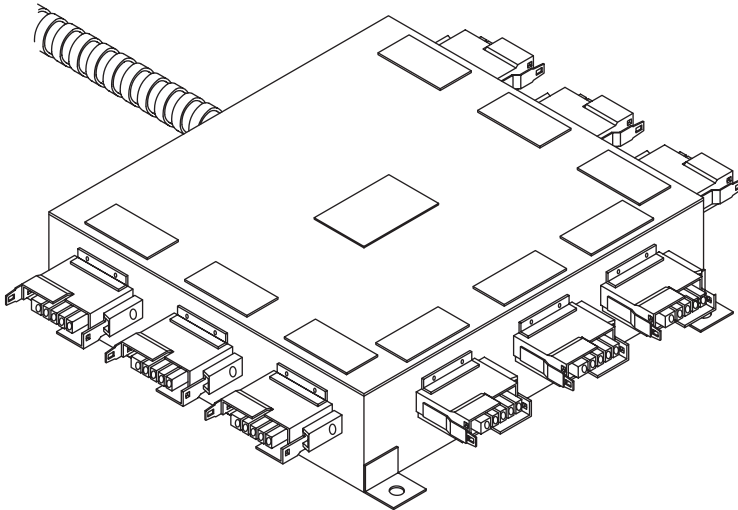

**INTELLIGENT
FLOOR™**

AFC
ACS/Uni-Fab

2505 Merritt Drive
Garland, TX. 75041-6146
Tel : (972) 278-3888
Fax : (972) 278-8585
www.afcweb.com/uni-fab

9-PORT SGL MAIN DISTRIBUTION BOX

Description

The Main Distribution Box (MDB) is the heart of the ACS/Uni-fab Modular Wiring System. It provides power to the Access Floor Modules and/or SDB Distribution Boxes via Double Port Extender Cables and/or Extender Cables.

The Home Run Cable is prewired to the MDB with the length of cable determined by the distance between the designated area to the electrical panel or junction box location.

Catalog Number