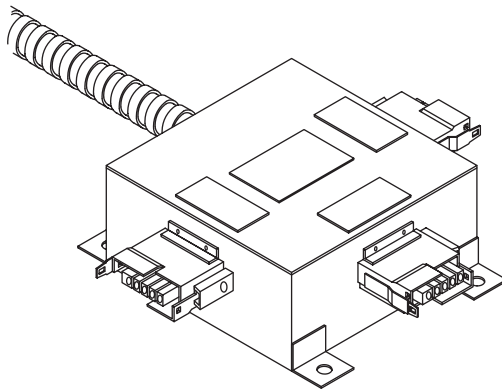

## 3-PORT SGL MAIN DISTRIBUTION BOX

### Description

The Main Distribution Box (MDB) is the heart of the ACS/Uni-fab Modular Wiring System. It provides power to the Access Floor Modules and/or SDB Distribution Boxes via Double Port Extender Cables and/or Extender Cables.

The Home Run Cable is prewired to the MDB with the length of cable determined by the distance between the designated area to the electrical panel or junction box location.